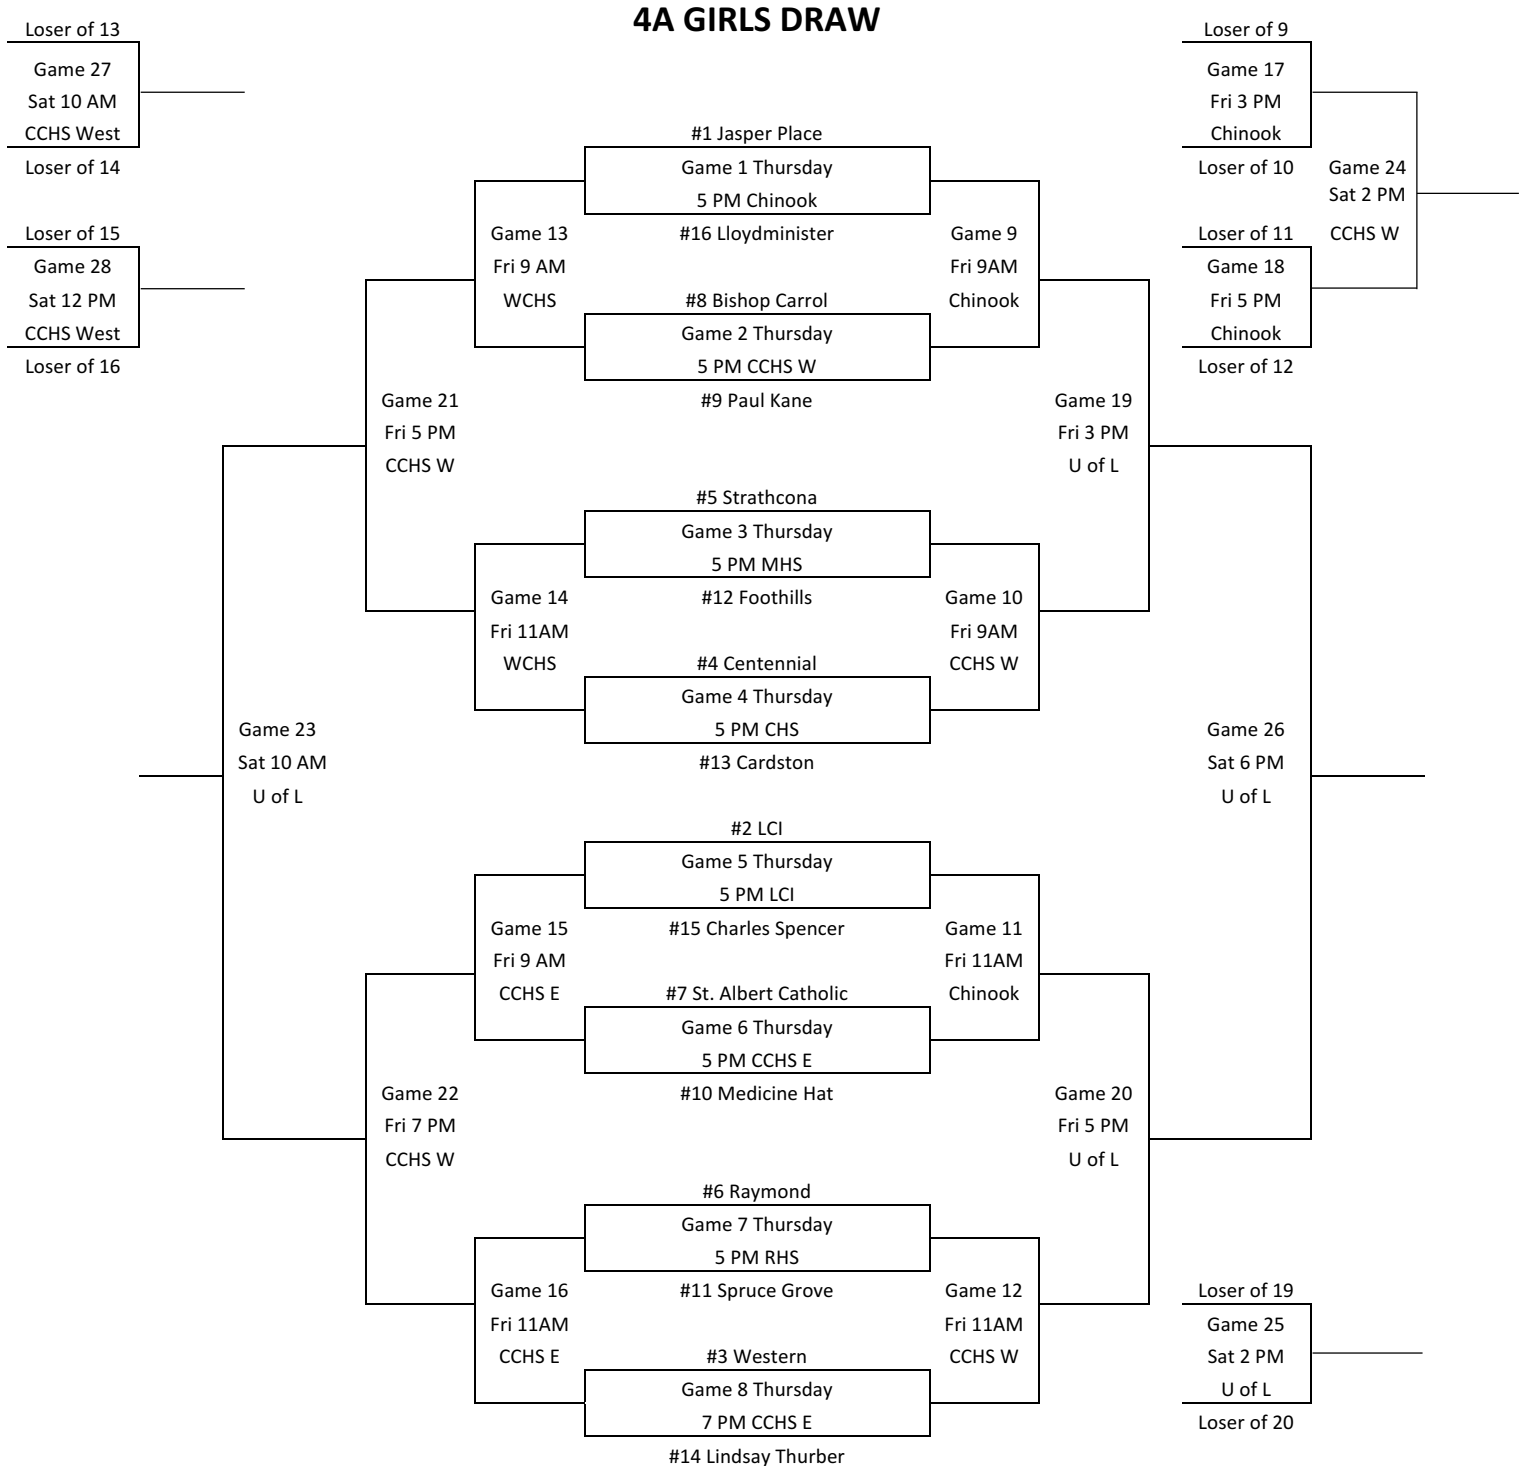

6. COMPETITION SCHEDULES – 4A GIRLS DRAW

HIGHER RANKED TEAM is HOME and WEARS WHITE