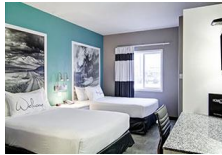

- Family friendly
- Pet Friendly
- Free cafe style breakfast!
- PS3 in every room w/games to rent
- Rates starting at $94.00