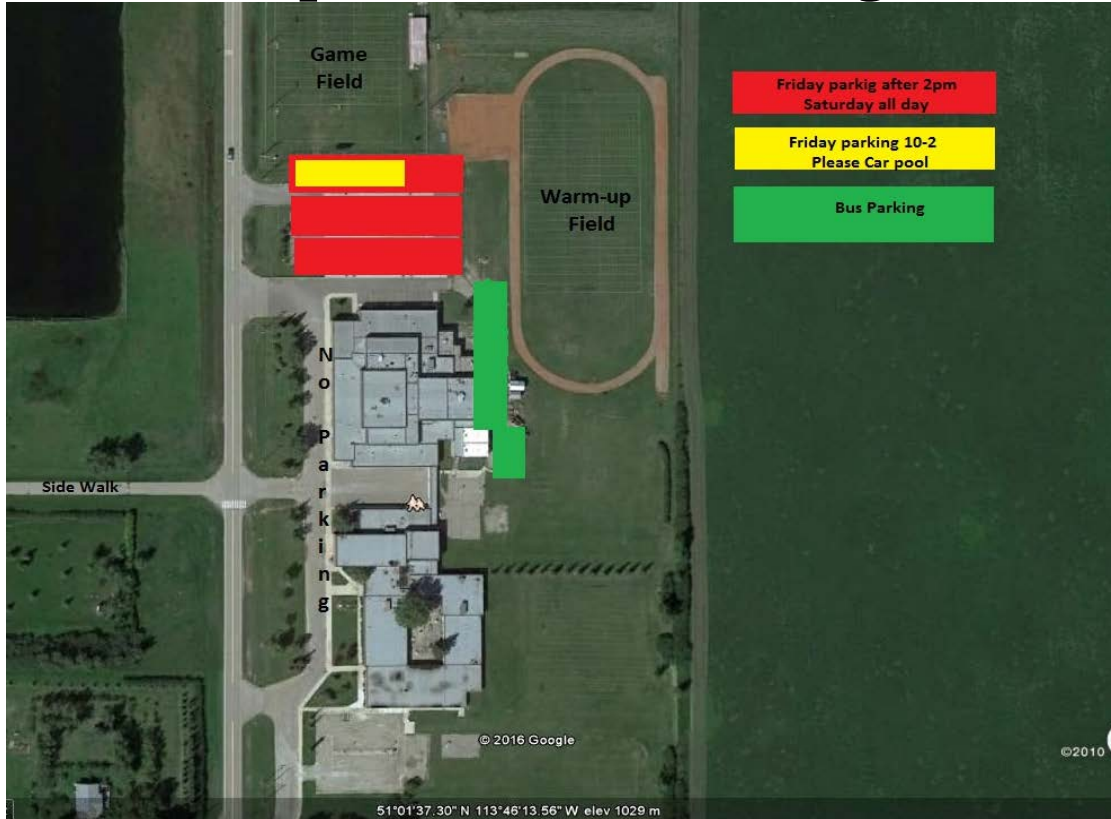

Map of Chestermere High