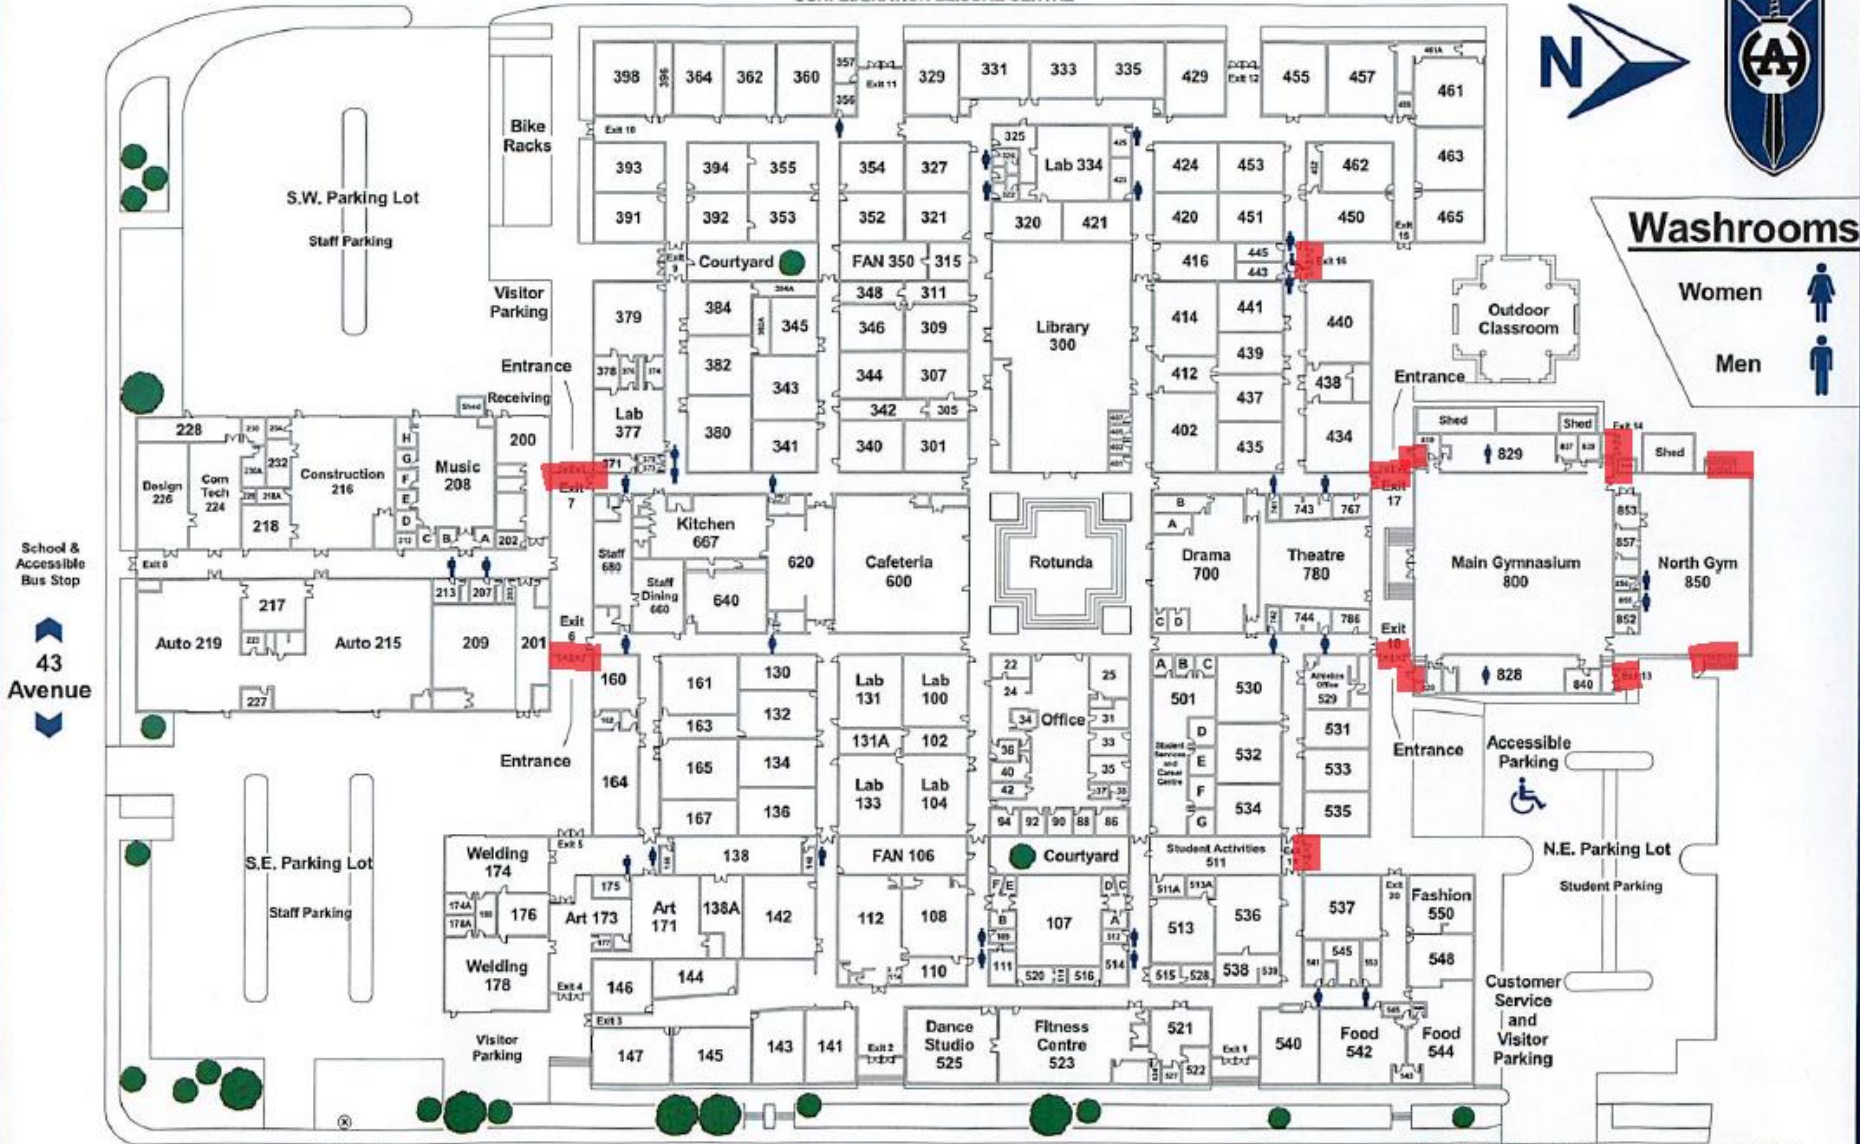

FIRE EXIT MAP

HARRY AINLAY HIGH SCHOOL

CONFEDERATION LEISURE CENTRE

Washrooms

School & Accessible Bus Stop
43 Avenue

ETS Bus Stop

111 Street

Drawn by Norbert Cabling
 Updated by Sami Donaldson
 Updated by David Reid
 Updated by Abdul Syed, Difel Xu
 June 17, 2008
 December 15, 2009
 September 30, 2010
 June 1, 2017