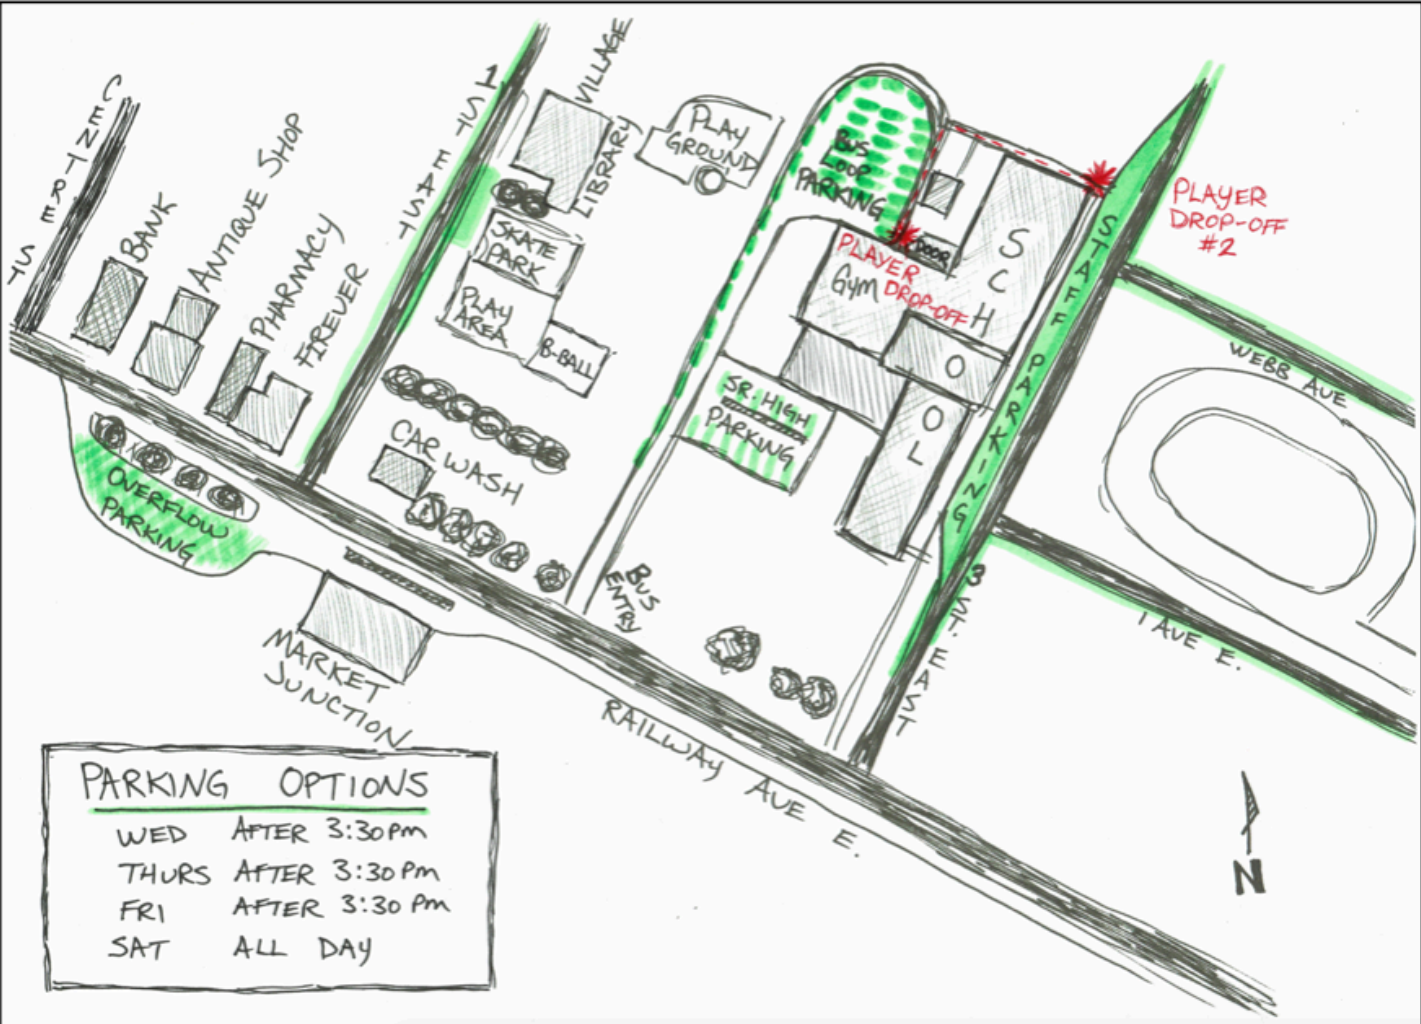

**PARKING OPTIONS**  
 WED 8Am- 3:30pm  
 THURS 8Am- 3:30pm  
 FRI 8Am- 3:30pm

**PARKING OPTIONS**  
 WED AFTER 3:30pm  
 THURS AFTER 3:30pm  
 FRI AFTER 3:30pm  
 SAT ALL DAY