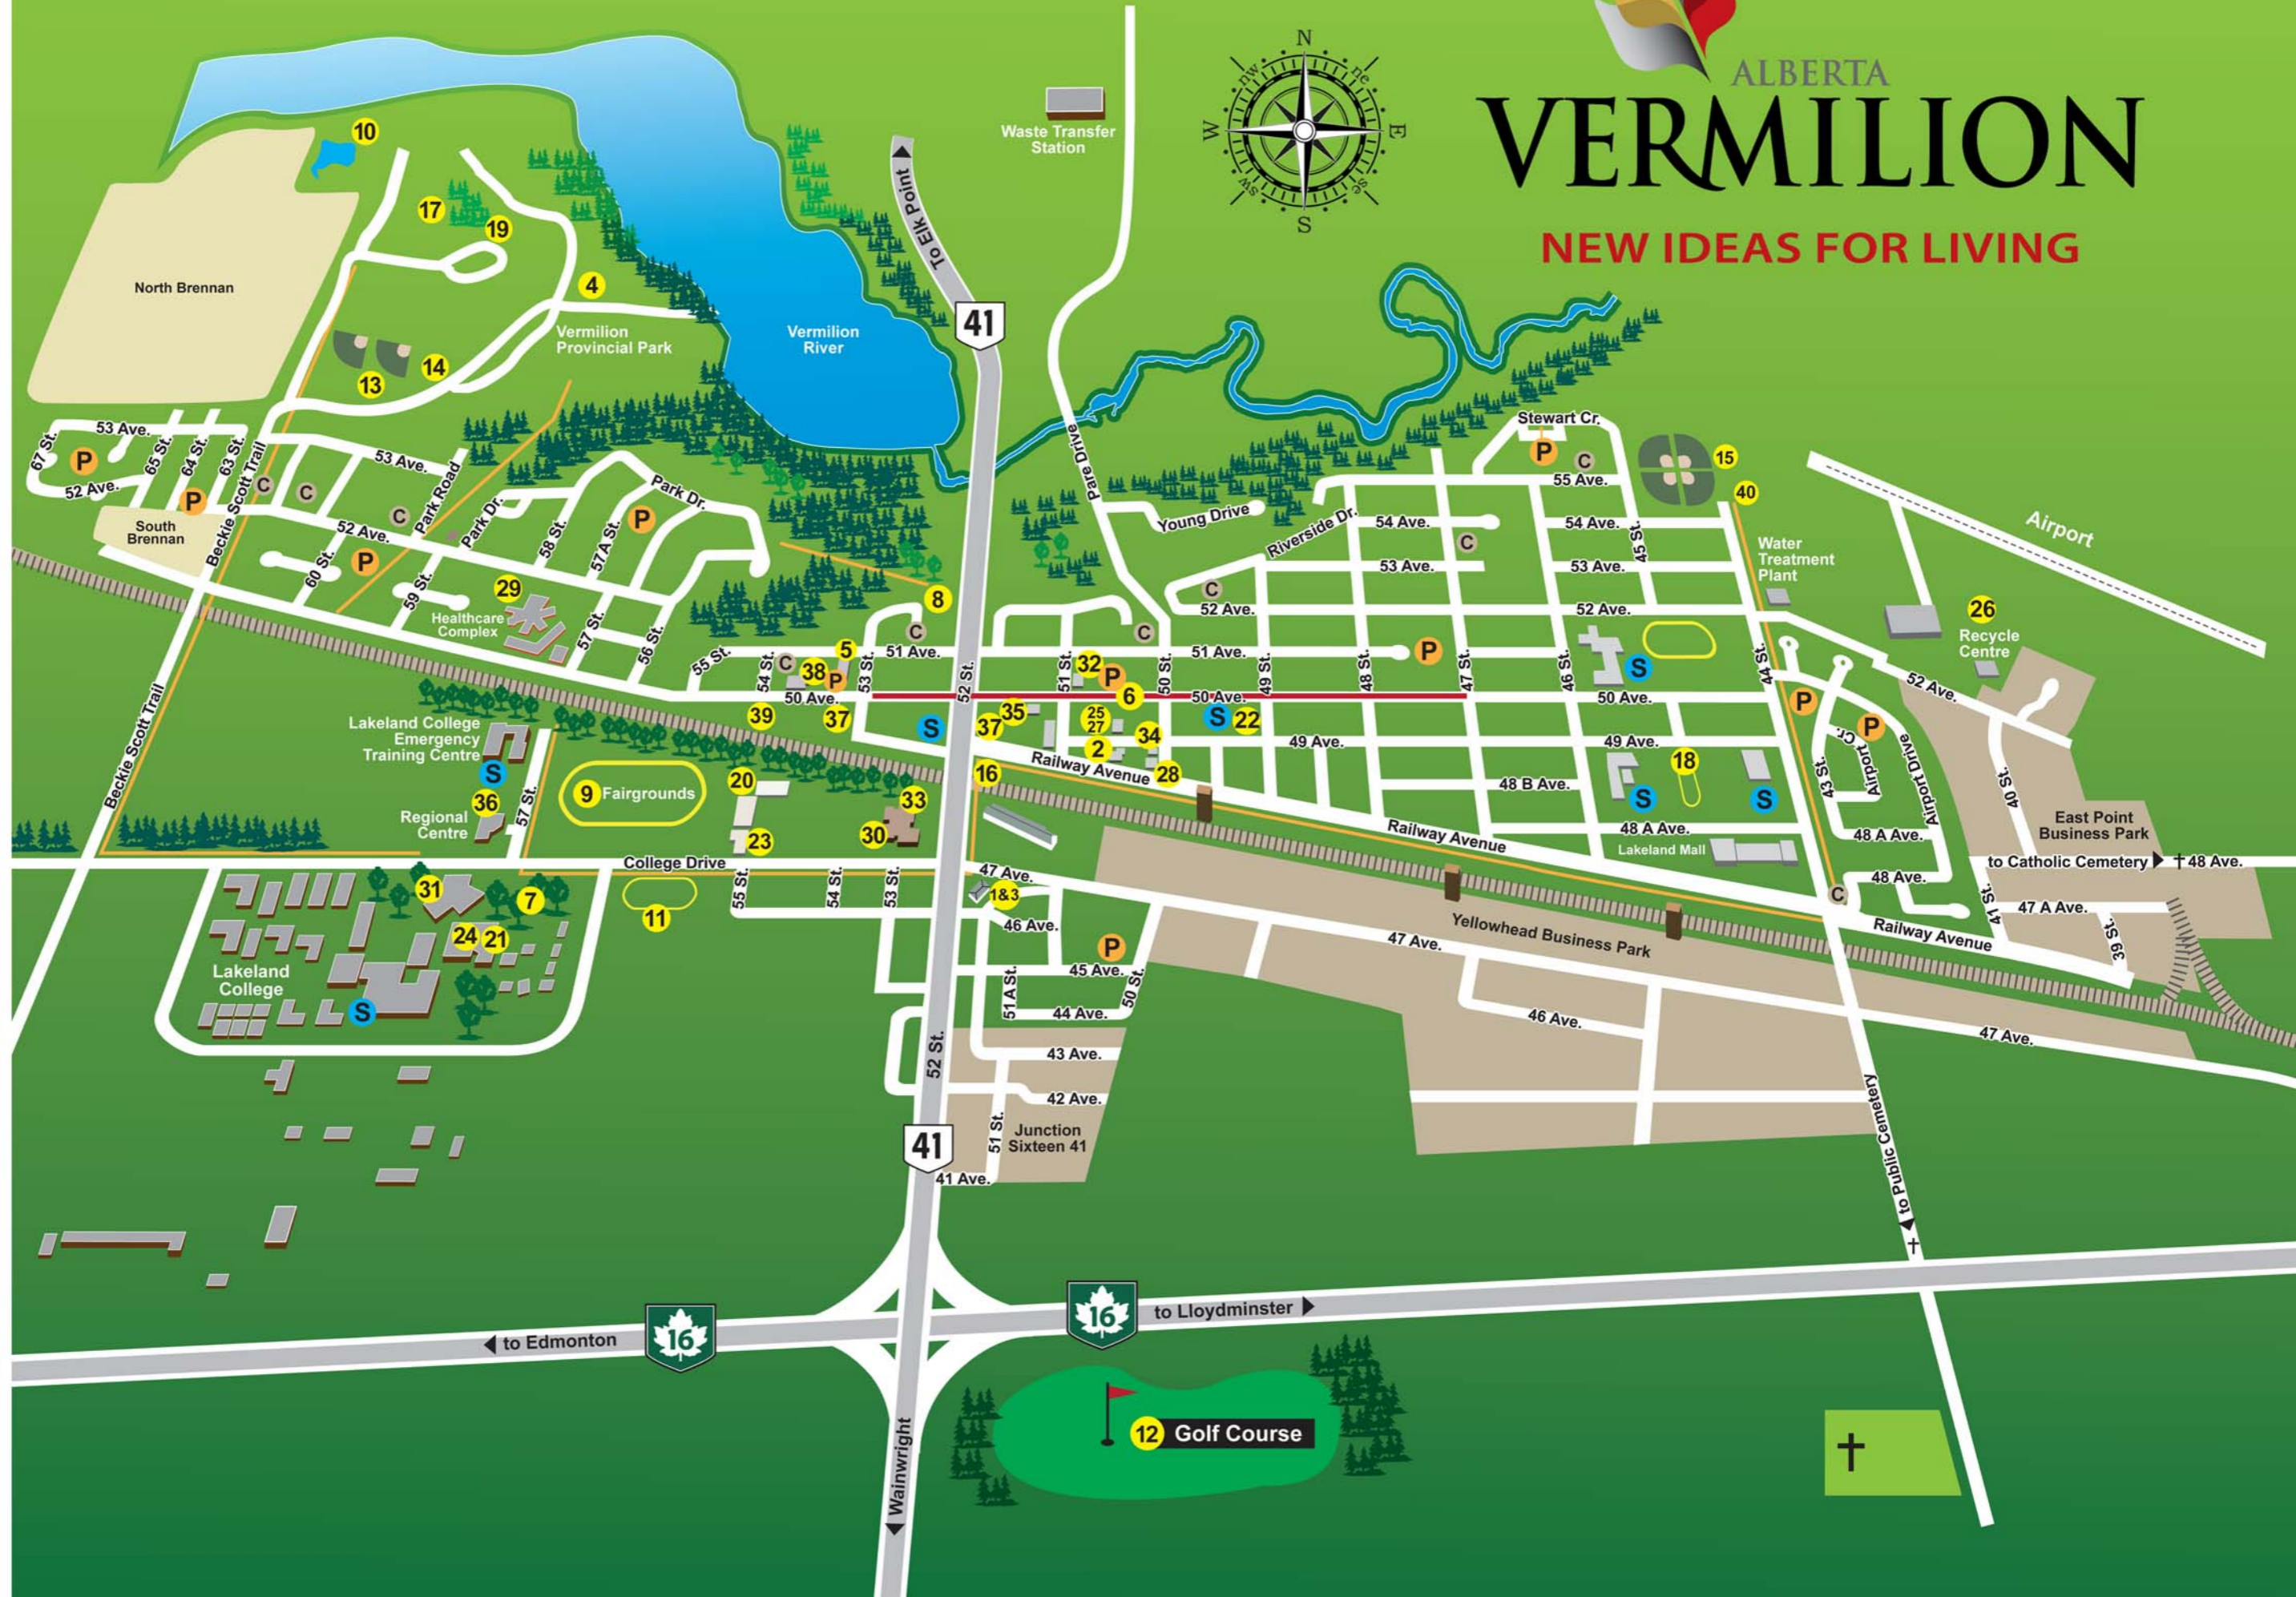

DIRECTORY

TOURIST INFORMATION

1. Tourist Information Centre
2. Town Office
3. Vermilion & District Chamber of Commerce

HISTORICAL & UNIQUE ATTRACTIONS

4. CN Station
5. Heritage Museum
6. Historic Main Street Walking Tour Guides Available at 1, 2 or 3
7. Lakeland College, Alumni House
8. Rotary Lookout

- CN Railway
- School
- Churches
- Parks
- Historical Main Street
- Biking / Walking Trail

RESTAURANTS

A & W	5114 47 AVE.	853.2987	WI-FI
ANTHONY'S	4926 50 AVE.	853.2524	WI-FI
ARIA	4807 51 ST.	853-4771	ATM / WI-FI
BOSTON PIZZA	5208 46 AVE.	853.4333	ATM / WI-FI
CO-OP CAFE	5013 51 AVE.	853.5335	
EAGLE'S NEST GRILL	LAKELAND MALL	853.2009	ATM
EXPRESS PIZZA PLUS	5032 50 AVE.	853.2555	
HUBKINS	5004 50 AVE.	853.5691	WI-FI
KFC	5115 47 AVE.	853.5555	
LEGION STEAK-FRY	5144 RAILWAY AVE.	853.5867	WI-FI
MAU LAM	4915 50 AVE.	853.1898	
NICK'S	5108 47 AVE.	853.5334	ATM
SAMMY'S	4320 52 ST.	853.2204	ATM / WI-FI
SUBWAY	4121 51 ST.	853.4647	WI-FI
TACO DELMAR	102A 4121 51 ST.	853.4647	WI-FI
THE RED BRICK	5018 50 AVE.		
TIM HORTONS	4306 52 ST.	854.9091	WI-FI
VERMILION PIZZA	LAKELAND MALL	853.2070	
WHITE SWAN	5010 49 AVE.	853.1844	