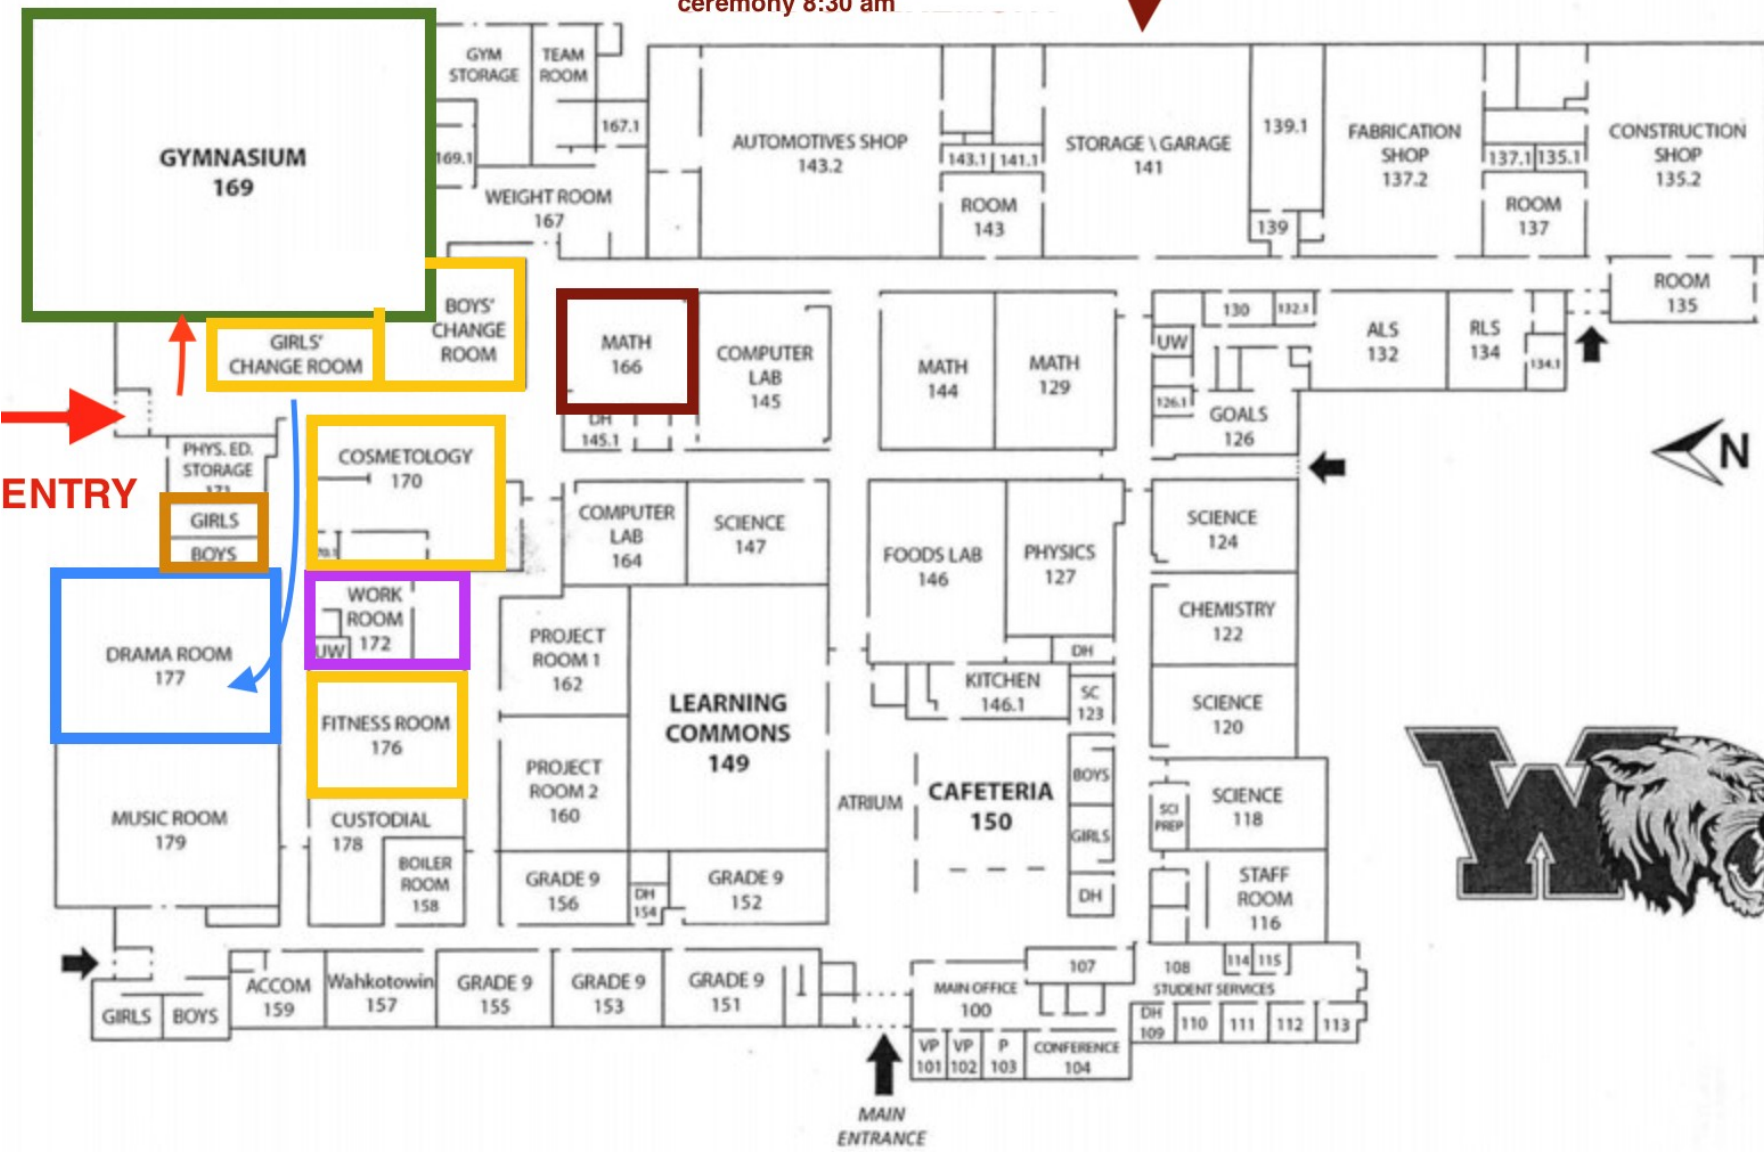

back entry for opening ceremony 8:30 am

- MAIN ENTRY**
- TEAM ENTRY FOR OPENING CEREMONY**
- GAMES**
- TEAM SPACES**
- HOSPITALITY ROOM (coaches, volunteers and officials only)**
- REFEREE ROOM**
- MERCHANDISE**
- WASHROOMS**

# WETASKIWIN COMPOSITE HIGH SCHOOL

*Home of the Sabres!*