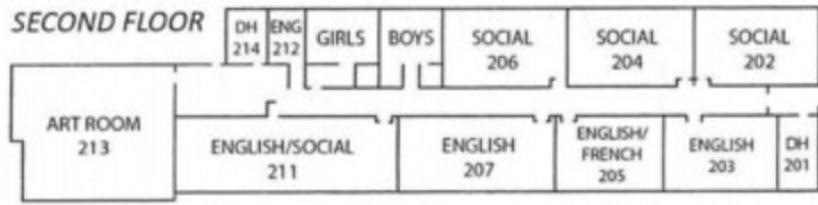

back entry for opening ceremony 8:30 am

- MAIN ENTRY**
- TEAM ENTRY FOR OPENING CEREMONY**
- GAMES**
- TEAM SPACES**
- HOSPITALITY ROOM (coaches, volunteers and officials only)**
- REFEREE ROOM**
- MERCHANDISE**
- WASHROOMS**