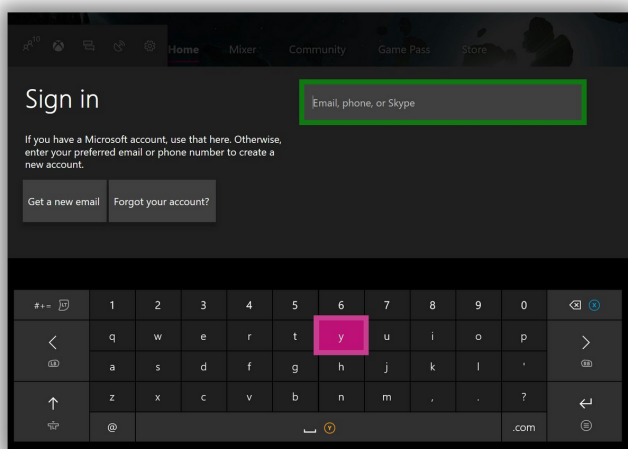

SPECIAL OLYMPICS GAMING FOR INCLUSION

Together with  Microsoft

Registration Guide

[Click Here to Register](#)

Step

Add a Gamertag

If you already own an Xbox and have a Gamertag add the information to the Gamertag field under Player Information section.

OR

Create a Gamertag

If you don't already have a Gamertag please create one via your Xbox or through Xbox.com

 Already have a start.gg account? [Log in](#) now for faster checkout.

Login to your Start.gg Account